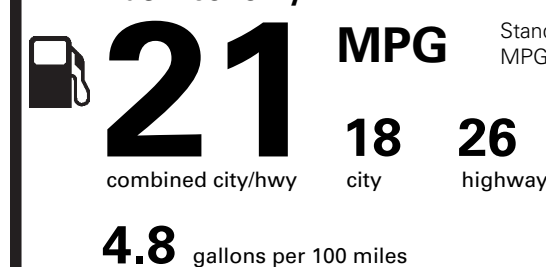

FUNCTIONAL

- 360 DEGREE CAMERA
- CRUISE CONTROL
- INTELLIGENT ACCESS W/PUSH BUTTON START
- LANE-KEEPING SYSTEM
- LINCOLN CONNECT - 4G MODEM WITH WIFI CAPABILITY
- LINCOLN DRIVE MODES
- PIANO KEY SHIFTER
- RAIN-SENSING WIPERS
- REMOTE KEYLESS ENTRY
- REMOTE START
- REVEL AUDIO W/14 SPEAKERS
- SECURICODE™ KEYLESS KEYPAD
- SYNC3® W/ VOICE ACT NAV

SAFETY/SECURITY

- ADVANCETRAC WITH RSC
- AIRBAGS - SAFETY CANOPY
- AUTO HIGH BEAMS
- BLIND SPOT DETECTION W/CTA
- DRIVER/PASS KNEE AIR BAGS
- DUAL STAGE FRONT AIRBAGS
- PERIMETER ALARM
- PERSONAL SAFETY SYSTEM™
- PRE-COLLISION ASSIST W/AEB
- TIRE PRESSURE MONITOR SYS

WARRANTY

- 4YR/50K MILE WARRANTY
- 4YR/50K PICKUPDELIVERY SVC
- 6YR/70K MI POWERTRAIN WARR

INCLUDED ON THIS VEHICLE

1. **EQUIPMENT GROUP 201A** (MSRP) 4,930.00
2. •ELEMENTS PACKAGE PLUS
   - •LINCOLN CO-PILOT 360 PLUS PKG
   - •PANORAMIC VISTA ROOF W/PWR SH

OPTIONAL EQUIPMENT/OTHER

1. 2020 MODEL YEAR PRISTINE WHITE MET TRI-COAT (MSRP) 695.00
2. .20" MACH MAGNETIC PAINT WHEEL .P255/55R20 A/S TIRES NO CHARGE
3. 50 STATE EMISSIONS CLASS IV TRAILER TOW PACKAGE 500.00
4. LUXURY PACKAGE 3,300.00
5. FULL REAR CONSOLE NO CHARGE
6. CARGO AREA COVER 75.00

PRICE INFORMATION

BASE PRICE	$56,190.00
TOTAL OPTIONS/OTHER	9,500.00
TOTAL VEHICLE & OPTIONS/OTHER	65,690.00
DESTINATION & DELIVERY	1,095.00
TOTAL BEFORE DISCOUNTS	66,785.00
EQUIPMENT GROUP SAVINGS	- 500.00

EPA DOT Fuel Economy and Environment

Gasoline Vehicle

Fuel Economy

Standard SUVs range from 13 to 101 MPG. The best vehicle rates 136 MPGe.

You spend **$2,250**

more in fuel costs over 5 years compared to the average new vehicle.

Annual fuel cost **$1,950**